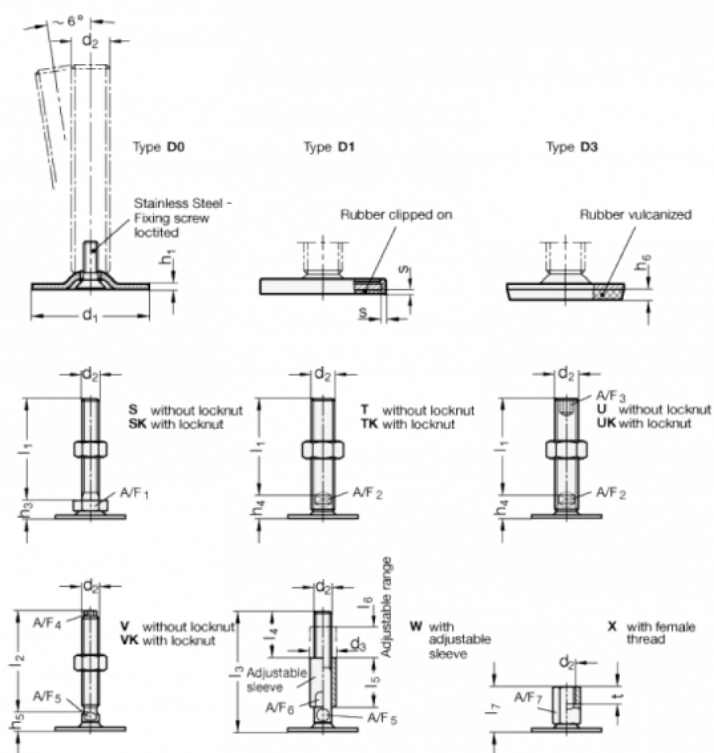

Article number: 204150M840D1SK
 Description: E+G levelling foot
 GN 41-50-M8-40-D1-SK
 Note: SK With nut, External hexagon at the bottom

Measures

A/F1 = 17
 d1 = 50
 d2 = M8
 h1 = 2.5
 h3 = 11
 h6 =
 l1 = 40
 s = 2